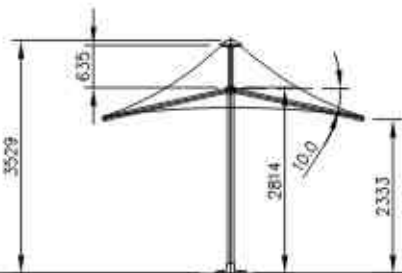

HORIZON 4.3M RECTANGLE NON RETRACTABLE UMBRELLA - H43R

METRIC

CODE: H43R
HORIZON 4.0X3.0M RECTANGULAR

IMPERIAL

CODE: H4X3R
HORIZON 13 FT. X 10 FT. RECT.

Specifications:

- Low maintenance, heat reflective, UV treated, fully welded membrane.
- Stainless steel edge cable for even tension of roof material.
- All metal work is Structural Aluminium or Stainless steel and powder coated.
- 10 year frame anti rust policy.
- 2 year warranty on the canopy.
- 5 year warranty on frame.
- Engineered wind rated 112 kph - 75 MPH (W33)