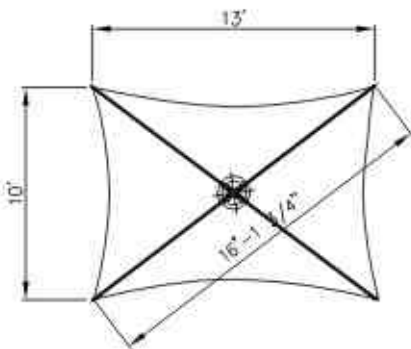

HORIZON 4.3M RECTANGLE NON RETRACTABLE UMBRELLA - H43R

METRIC

CODE: H43R
HORIZON 4.0X3.0M RECTANGULAR

IMPERIAL

CODE: H4X3R
HORIZON 13 FT. X 10 FT. RECT.

Specifications:

- Low maintenance, heat reflective, UV treated, fully welded membrane.
- Stainless steel edge cable for even tension of roof material.
- All metal work is Structural Aluminium or Stainless steel and powder coated.
- 10 year frame anti rust policy.
- 2 year warranty on the canopy.
- 5 year warranty on frame.
- Engineered wind rated 112 kph - 75 MPH (W33)