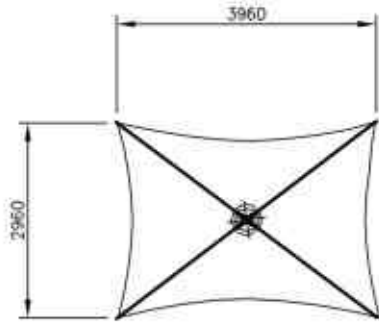

HORIZON 4.3M RECTANGLE NON RETRACTABLE UMBRELLA - H43R

METRIC

CODE: H43R
HORIZON 4.0X3.0M RECTANGULAR

IMPERIAL

CODE: H4X3R
HORIZON 13 FT. X 10 FT. RECT.

Specifications:

- Low maintenance, heat reflective, UV treated, fully welded membrane.
- Stainless steel edge cable for even tension of roof material.
- All metal work is Structural Aluminium or Stainless steel and powder coated.
- 10 year frame anti rust policy.
- 2 year warranty on the canopy.
- 5 year warranty on frame.
- Engineered wind rated 112 kph - 75 MPH (W33)