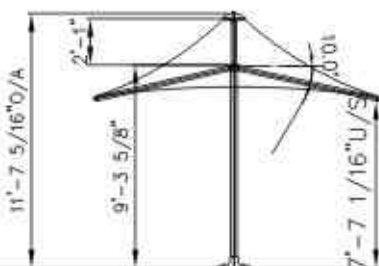

HORIZON 4.3M RECTANGLE NON RETRACTABLE UMBRELLA - H43R

METRIC

CODE: H43R
HORIZON 4.0X3.0M RECTANGULAR

IMPERIAL

CODE: H4X3R
HORIZON 13 FT. X 10 FT. RECT.

Specifications:

- Low maintenance, heat reflective, UV treated, fully welded membrane.
- Stainless steel edge cable for even tension of roof material.
- All metal work is Structural Aluminium or Stainless steel and powder coated.
- 10 year frame anti rust policy.
- 2 year warranty on the canopy.
- 5 year warranty on frame.
- Engineered wind rated 112 kph - 75 MPH (W33)