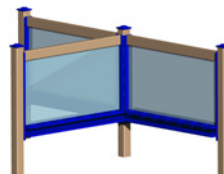

## Structure Highlights:

4-sided panel offering doubles the fun!

The 6-side option provides a dynamic experience with more room to create.

Adjustable layout allows for versatility.

## Quick Facts:

- Children can use either side to create and explore their artistic imaginations.
- Indoor and outdoor, this Paint Panel is washable and very durable.
- Available up to 6 sided Paint Panel with unlimited configurations and connections.
- Materials are made from 100% recycled post-consumer HDPE with stainless steel hardware.
- All materials are 100% PVC, BPA, and Phthalate free.
- Heavy-duty, durable materials are able to withstand years of extreme weather and constant usage.
- Designed in compliance with public playground safety standards (ASTM & CPSC).