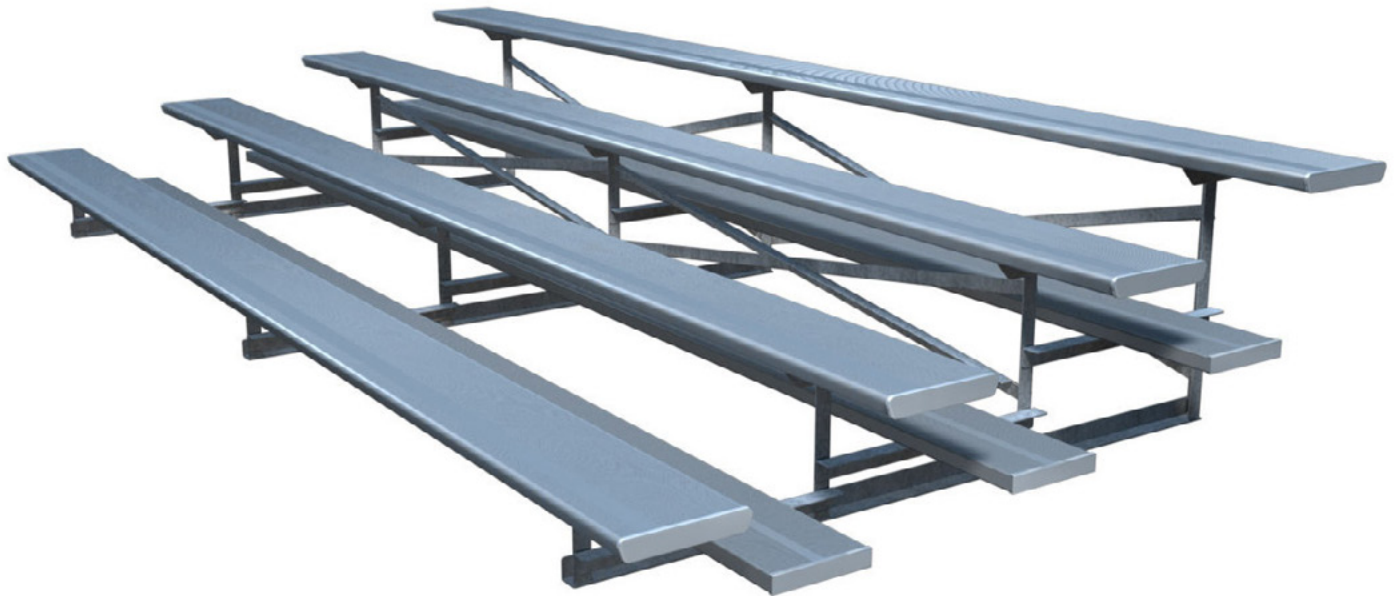

4 Row Bleachers

Quick Facts:

- Available in 7.5', 9', 15', and 21' lengths
- 10" Nominal Seat Planks, 10" Nominal Tread Planks
- 17" Front Row Seat Height
- 8" Rise, 24" Tread
- Aluminum Frame
- Single Footboards

Specs:

LENGTH	MODEL	SEATS
7.5'	1059-GT	20
9'	1060-GT	28
15'	1061-GT	40
21'	1062-GT	56