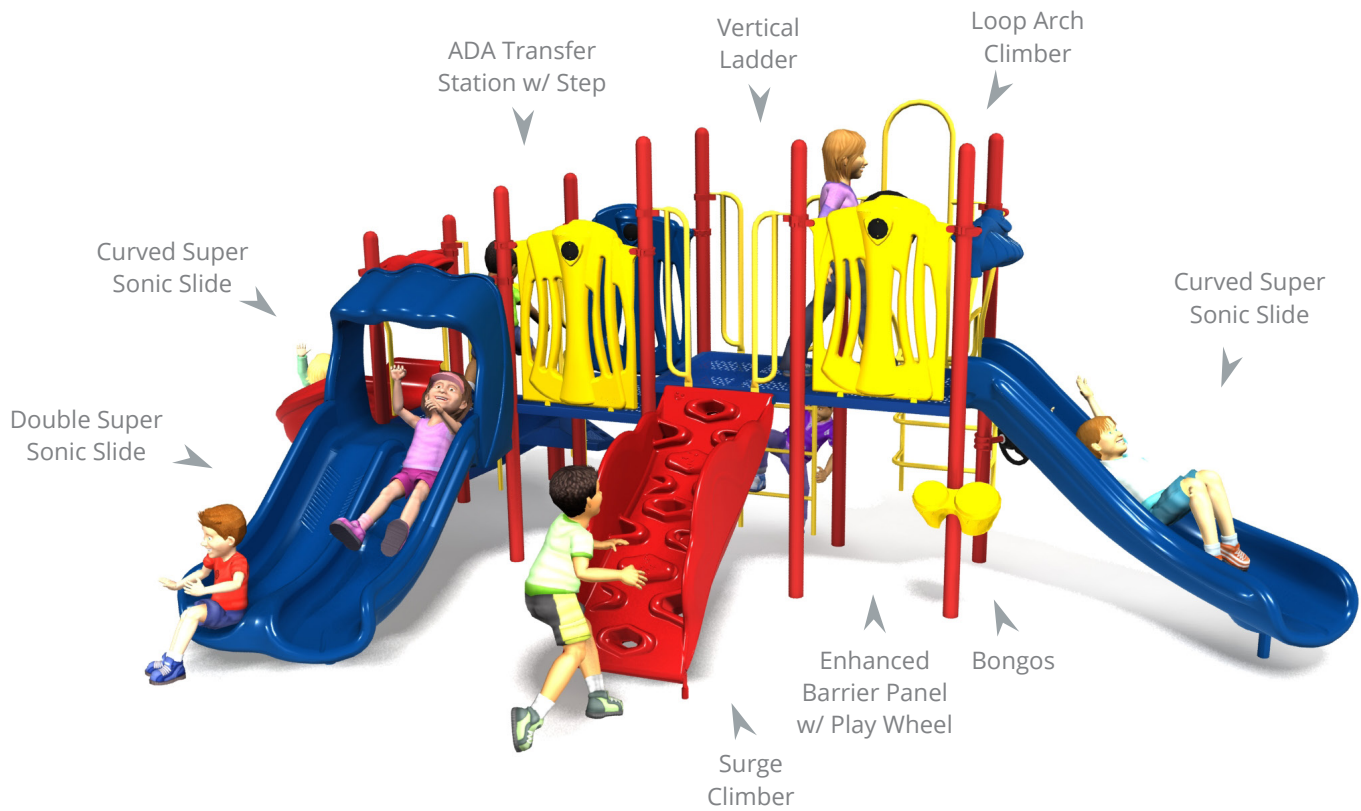

Above & Beyond (5815-PP)

Ages: 2-12 | Use Zone: 26' x 36' | Capacity: 35-40 Children | Fall Height: 60" | Play Activities: 9

Quick Facts:

- 3 Slides, 3 Climbing Activities, and 3 Sensory & Dramatic Play Events designed to promote imaginative play, motor skills, along with developing strength, coordination, and problem solving skills.
- Commercial grade components specifically engineered to resist corrosion, fading and mildew.
- Designed with strict adherence to the rigorous public playground safety standards (ASTM & CPSC).
- Incorporates design features which meet ADA guidelines and allow inclusive play for all children.

Warranty:

- Limited Lifetime Warranty on all Galvanized Steel Posts, Stainless Steel Hardware, Aluminum Fittings and Post Caps.
- Limited 15-Year Warranty on all Punched Decks, Rails, Rungs, Loops, and Rotomolded Components
- Limited 10-Year Warranty on all Plastic Sheet Components.
- Limited 1-Year Warranty on all Moving Parts, Swing Seats, Swing Hangers and other material not covered above.

Color Options:

Flat Plastics:

Roto-Molded Plastics:

Posts and Metals:

Decks: