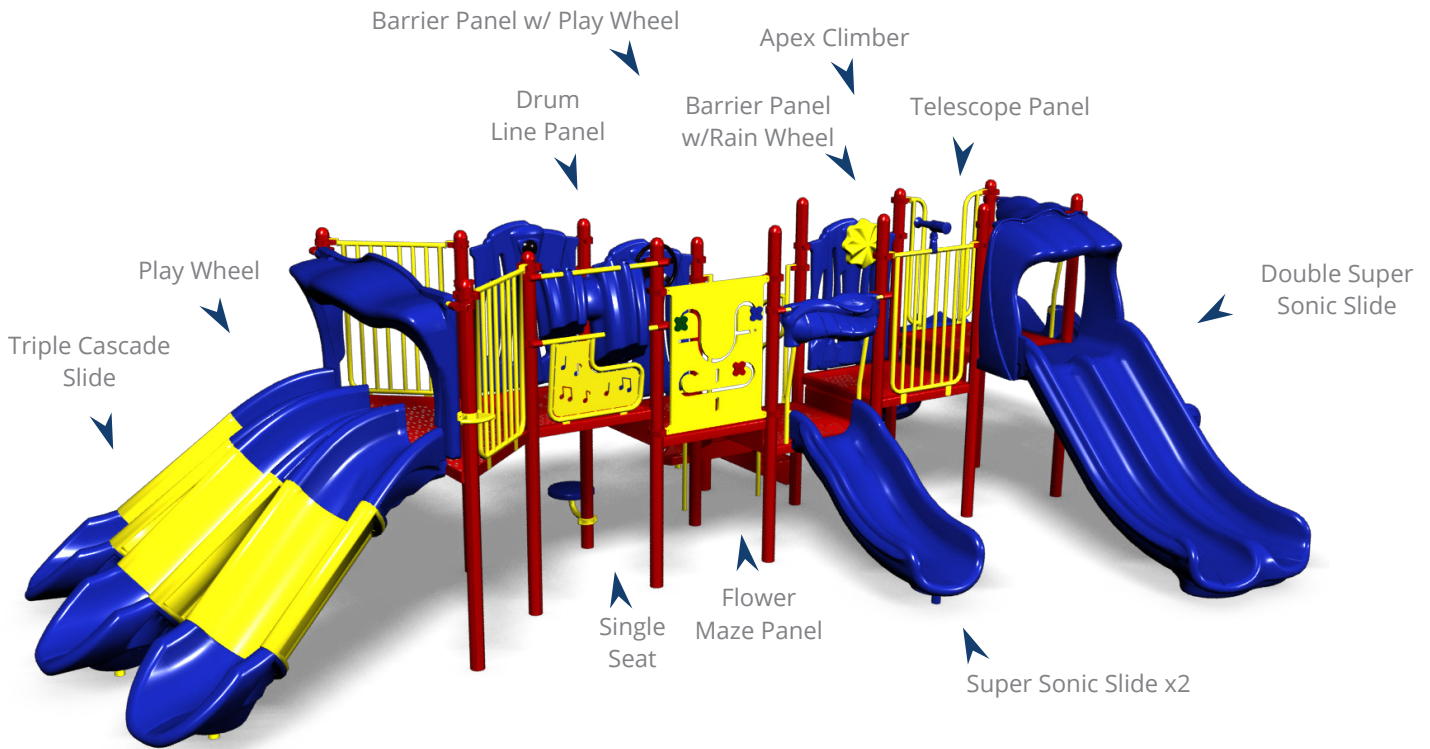

# Bumble Bash (4699-PP)

Ages: 2-5 | Use Zone: 28' x 43' | Capacity: 40-50 Children | Fall Height: 48" | Play Activities: 12

## Quick Facts:

- 3 Slides, 1 Crawling Activity, and 8 Sensory & Dramatic Play Events designed to promote imaginative play, motor skills, along with developing strength, coordination, and problem solving skills.
- Commercial grade components specifically engineered to resist corrosion, fading and mildew.
- Designed with strict adherence to the rigorous public playground safety standards (ASTM & CPSC).
- Incorporates design features which meet ADA guidelines and allow inclusive play for all children.

## Warranty:

- Limited Lifetime Warranty on all Galvanized Steel Posts, Stainless Steel Hardware, Aluminum Fittings and Post Caps.
- Limited 15-Year Warranty on all Punched Decks, Rails, Rungs, Loops, and Rotomolded Components.
- Limited 10-Year Warranty on all Plastic Sheet Components.
- Limited 1-Year Warranty on all Moving Parts, Swing Seats, Swing Hangers and other material not covered above.