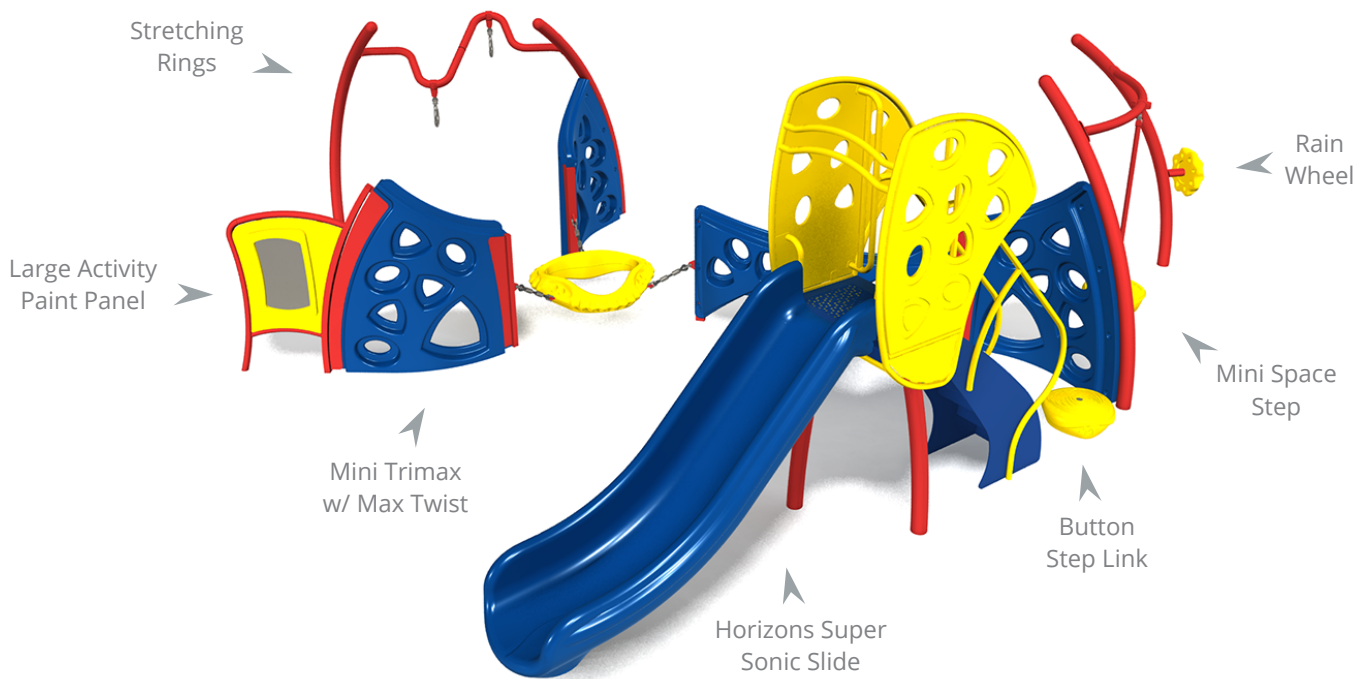

Carnival Craze (5655-PP)

Ages: 2-5 | Use Zone: 35' x 33' | Capacity: 20-25 Children | Fall Height: 5'6" | Play Activities: 7

Quick Facts:

- 1 Slide, 4 Climbing Activities, and 2 Sensory & Dramatic Play Events designed to promote imaginative play, motor skills, along with developing strength, coordination, and problem solving skills.
- Commercial grade components specifically engineered to resist corrosion, fading and mildew.
- Designed with strict adherence to the rigorous public playground safety standards (ASTM & CPSC).
- Incorporates design features which meet ADA guidelines and allow inclusive play for all children.

Warranty:

- Limited Lifetime Warranty on all Galvanized Steel Posts, Stainless Steel Hardware, Aluminum Fittings and Post Caps.
- Limited 15-Year Warranty on all Punched Decks, Rails, Rungs, Loops, and Rotomolded Components.
- Limited 10-Year Warranty on all Plastic Sheet Components.
- Limited 1-Year Warranty on all Moving Parts, Swing Seats, Swing Hangers and other material not covered above.

Color Options:

Flat Plastics:

Rotomolded Plastics:

Posts and Metals:

Decks: