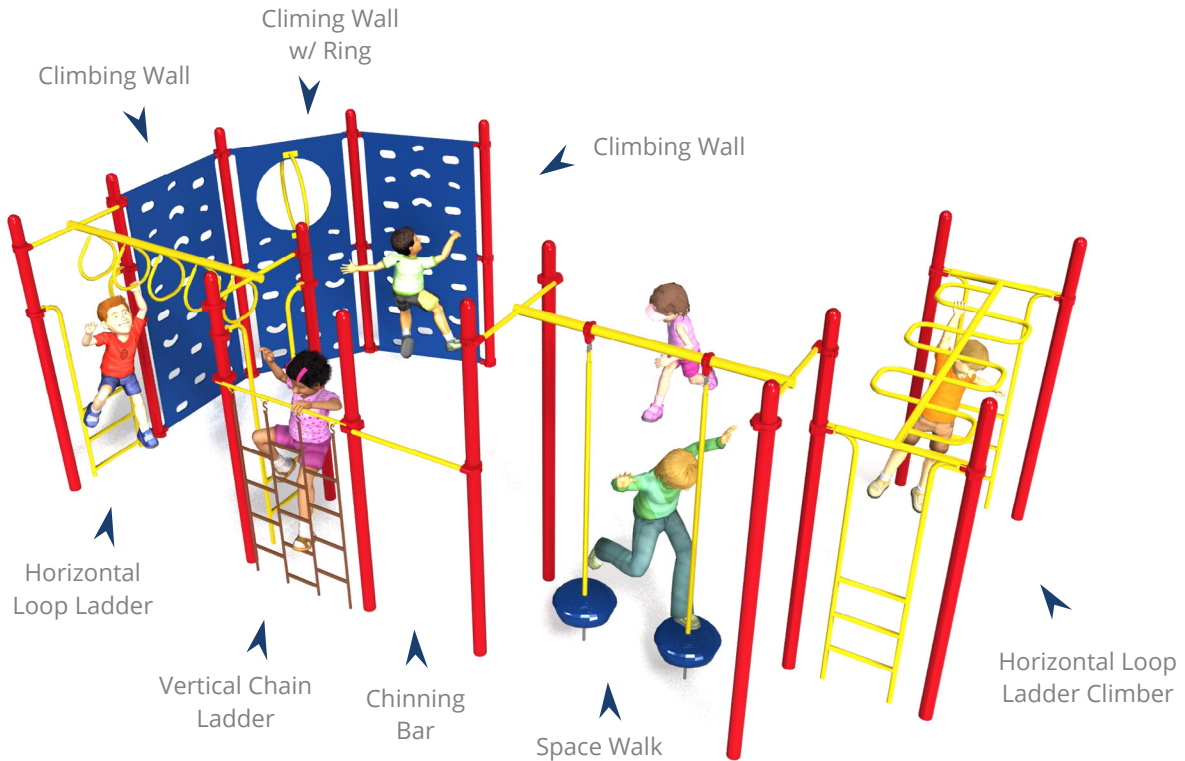

Circus Circuit (5174-PP)

Ages: 5-12 | Use Zone: 24' x 35' | Capacity: 15-20 Children | Fall Height: 84" | Play Activities: 8

Quick Facts:

- 8 Climbing Activities designed to promote imaginative play, motor skills, along with developing strength, coordination, and problem solving skills.
- Commercial grade components specifically engineered to resist corrosion, fading and mildew.
- Designed with strict adherence to the rigorous public playground safety standards (ASTM & CPSC).
- Meets ADA guidelines and allow inclusive play for all children.

Warranty:

- Limited Lifetime Warranty on all Galvanized Steel Posts, Stainless Steel Hardware, Aluminum Fittings and Post Caps.
- Limited 15-Year Warranty on all Punched Decks, Rails, Rungs, Loops, and Rotomolded Components
- Limited 10-Year Warranty on all Plastic Sheet Components.
- Limited 1-Year Warranty on all Moving Parts, Swing Seats, Swing Hangers and other material not covered above.

Color Options:

Roto-Molded Plastics:

Posts and Metals:

Flat Plastics:

Decks: