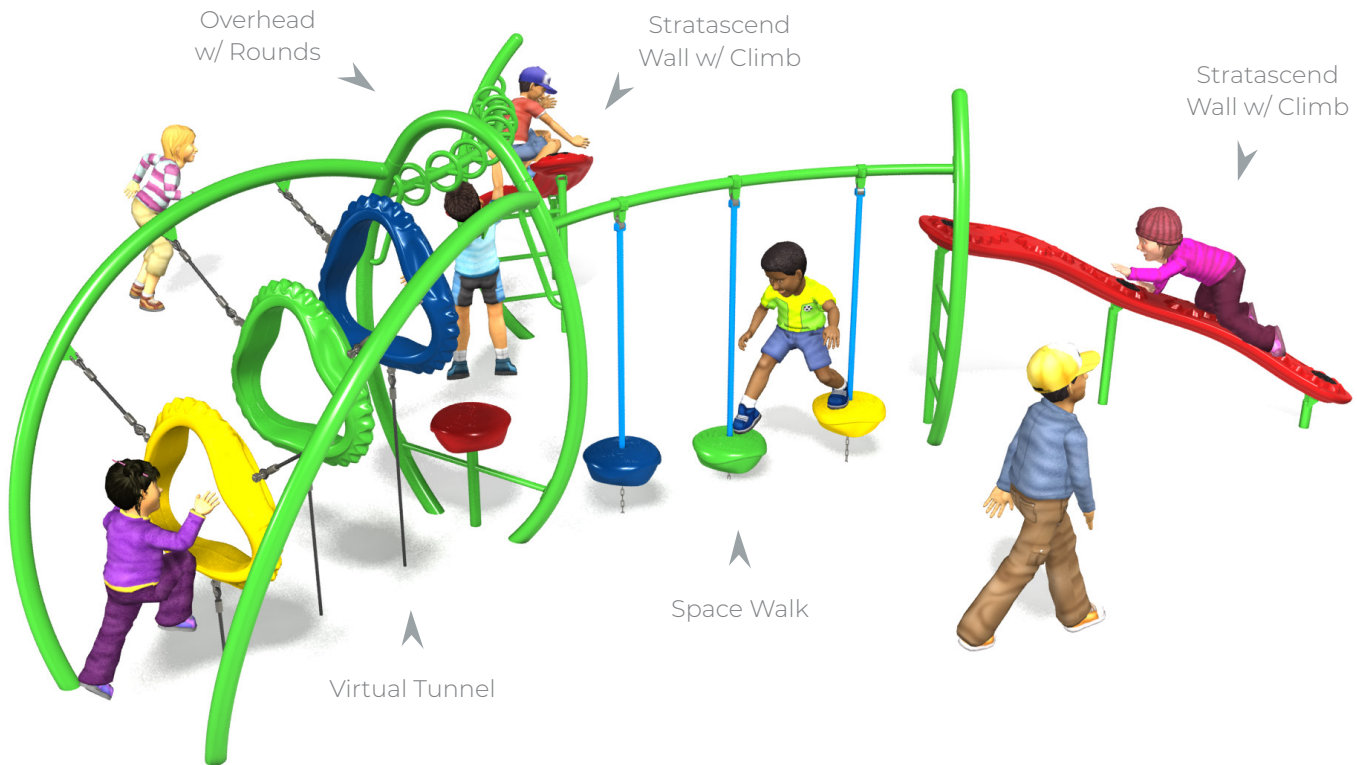

Extreme Fit - Starter (5857-PP)

Ages: 5-12 | Use Zone: 34' x 37' | Capacity: 25-30 Children | Fall Height: 6'3" | Play Activities: 5

DELUXE

ULTIMATE

Quick Facts:

- 5 Climbers designed to promote imaginative play, motor skills, along with developing strength, coordination, and problem solving skills.
- Commercial grade components specifically engineered to resist corrosion, fading and mildew.
- Designed with strict adherence to the rigorous public playground safety standards (ASTM & CPSC).
- Incorporates design features which meet ADA guidelines and allow inclusive play for all children.

Warranty:

- Limited Lifetime Warranty on all Galvanized Steel Posts, Stainless Steel Hardware, Aluminum Fittings and Post Caps.
- Limited 15-Year Warranty on all Punched Decks, Rails, Rungs, Loops, and Rotomolded Components
- Limited 10-Year Warranty on all Plastic Sheet Components.
- Limited 1-Year Warranty on all Moving Parts, Swing Seats, Swing Hangers and other material not covered above.