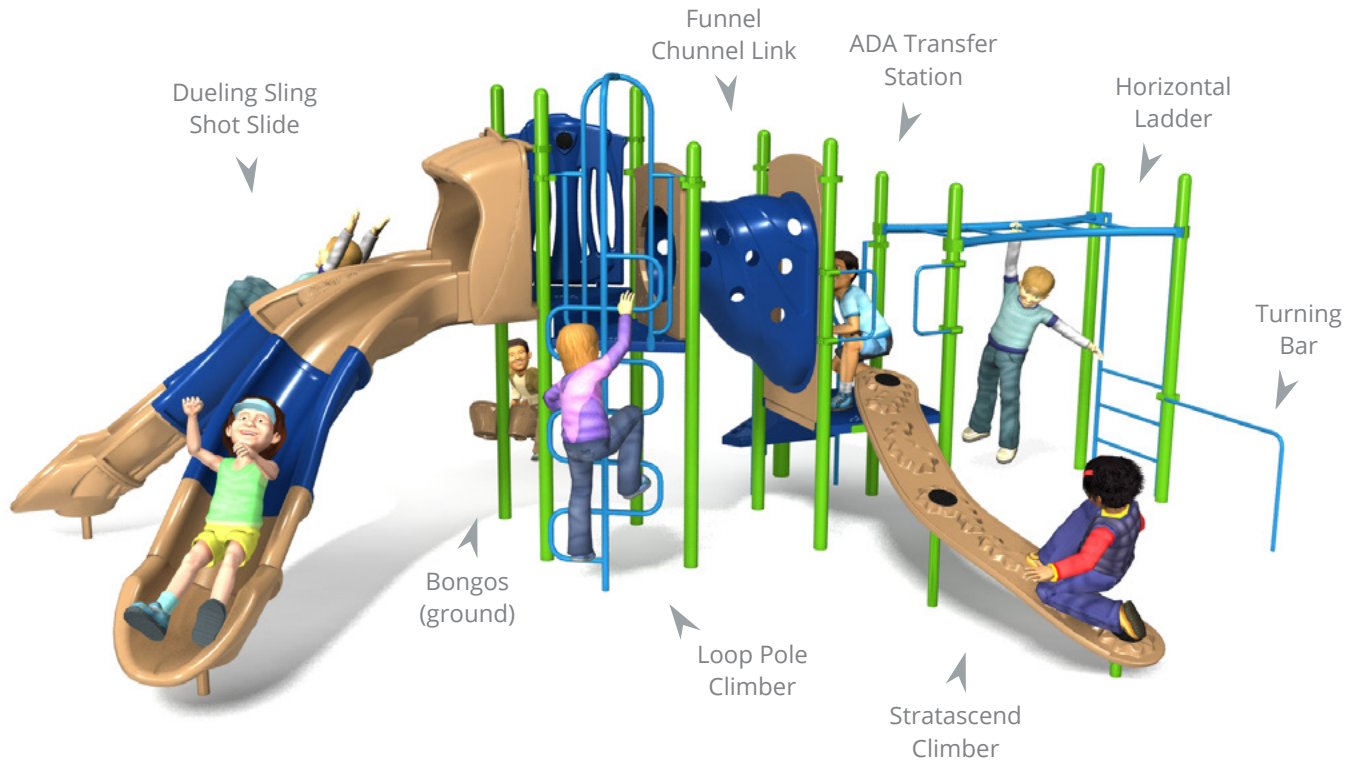

Glacier Bay (5704-PP)

Ages: 5-12 | Use Zone: 29' X 38' | Capacity: 25-30 Children | Fall Height: 78" | Play Activities: 7

Quick Facts:

- 1 Slide, 5 Climbers, and 1 Sensory and Dramatic Play event designed to promote imaginative play, motor skills, along with developing strength, coordination, and problem solving skills.
- Commercial grade components specifically engineered to resist corrosion, fading and mildew.
- Designed with strict adherence to the rigorous public playground safety standards (ASTM & CPSC).
- Incorporates design features which meet ADA guidelines and allow inclusive play for all children.

Warranty:

- Limited Lifetime Warranty on all Galvanized Steel Posts, Stainless Steel Hardware, Aluminum Fittings and Post Caps.
- Limited 15-Year Warranty on all Punched Decks, Rails, Rungs, Loops, and Rotomolded Components
- Limited 10-Year Warranty on all Plastic Sheet Components.
- Limited 1-Year Warranty on all Moving Parts, Swing Seats, Swing Hangers and other material not covered above.