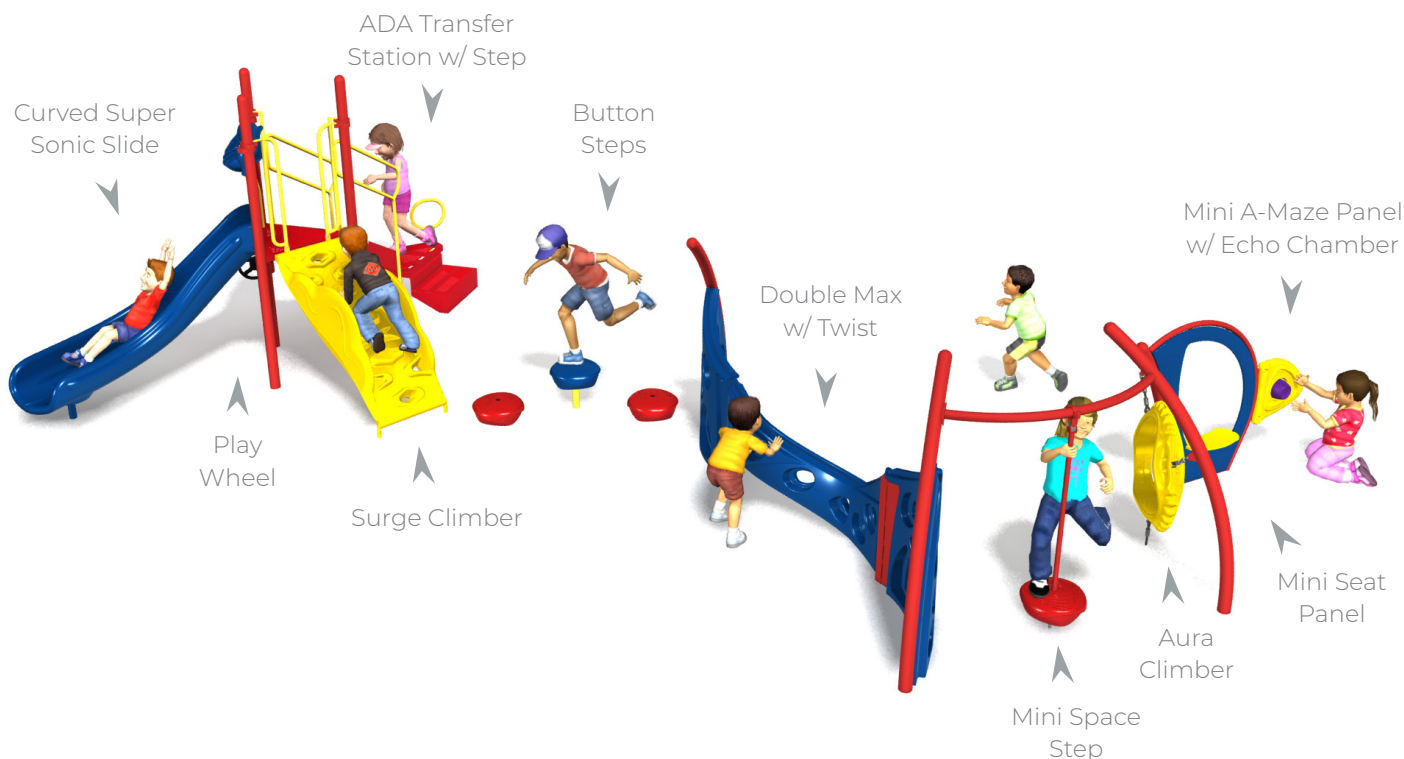

Hybrid Fit - Deluxe (5853-PP)

Ages: 2-12 | Use Zone: 31' x 46' | Capacity: 25-30 Children | Fall Height: 4'4" | Play Activities: 9

STARTER

ULTIMATE

Quick Facts:

- 1 Slide, 5 Climbers, and 3 Sensory and Dramatic Play events designed to promote imaginative play, motor skills, along with developing strength, coordination, and problem solving skills.
- Commercial grade components specifically engineered to resist corrosion, fading and mildew.
- Designed with strict adherence to the rigorous public playground safety standards (ASTM & CPSC).
- Incorporates design features which meet ADA guidelines and allow inclusive play for all children.

Warranty:

- Limited Lifetime Warranty on all Galvanized Steel Posts, Stainless Steel Hardware, Aluminum Fittings and Post Caps.
- Limited 15-Year Warranty on all Punched Decks, Rails, Rungs, Loops, and Rotomolded Components
- Limited 10-Year Warranty on all Plastic Sheet Components.
- Limited 1-Year Warranty on all Moving Parts, Swing Seats, Swing Hangers and other material not covered above.