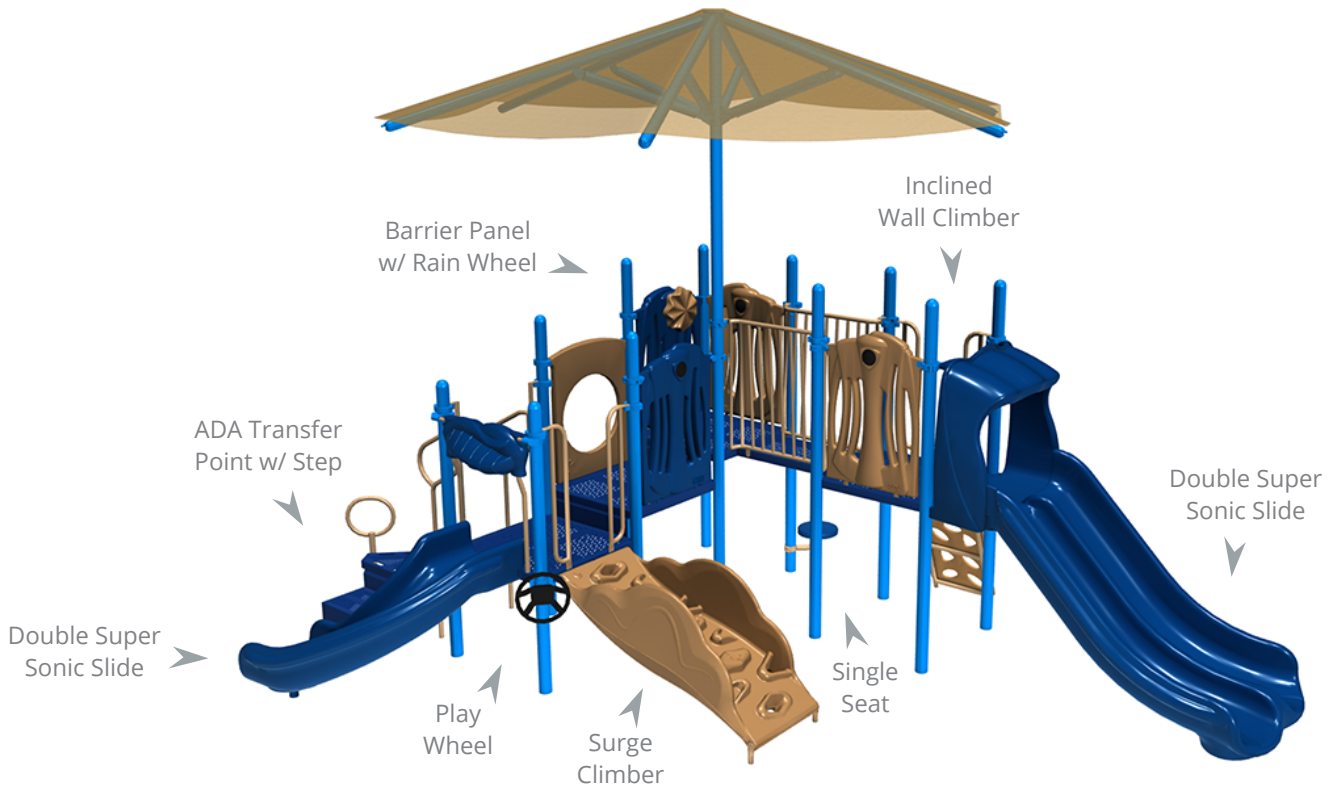

Infinity and Beyond (5499-PP)

Ages: 2-5 | Use Zone: 34' x 28' | Capacity: 30-35 Children | Fall Height: 4' | Play Activities: 9

Quick Facts:

- 2 Slides, 2 Climbing Activities, and 5 Sensory & Dramatic Play Events designed to promote imaginative play, motor skills, along with developing strength, coordination, and problem solving skills.
- Commercial grade components specifically engineered to resist corrosion, fading and mildew.
- Designed with strict adherence to the rigorous public playground safety standards (ASTM & CPSC).
- Incorporates design features which meet ADA guidelines and allow inclusive play for all children.

Warranty:

- Limited Lifetime Warranty on all Galvanized Steel Posts, Stainless Steel Hardware, Aluminum Fittings and Post Caps.
- Limited 15-Year Warranty on all Punched Decks, Rails, Rungs, Loops, and Rotomolded Components.
- Limited 10-Year Warranty on all Plastic Sheet Components.
- Limited 1-Year Warranty on all Moving Parts, Swing Seats, Swing Hangers and other material not covered above.

Color Options:

Flat Plastics:

Roto-Molded Plastics:

Posts and Metals:

Decks: