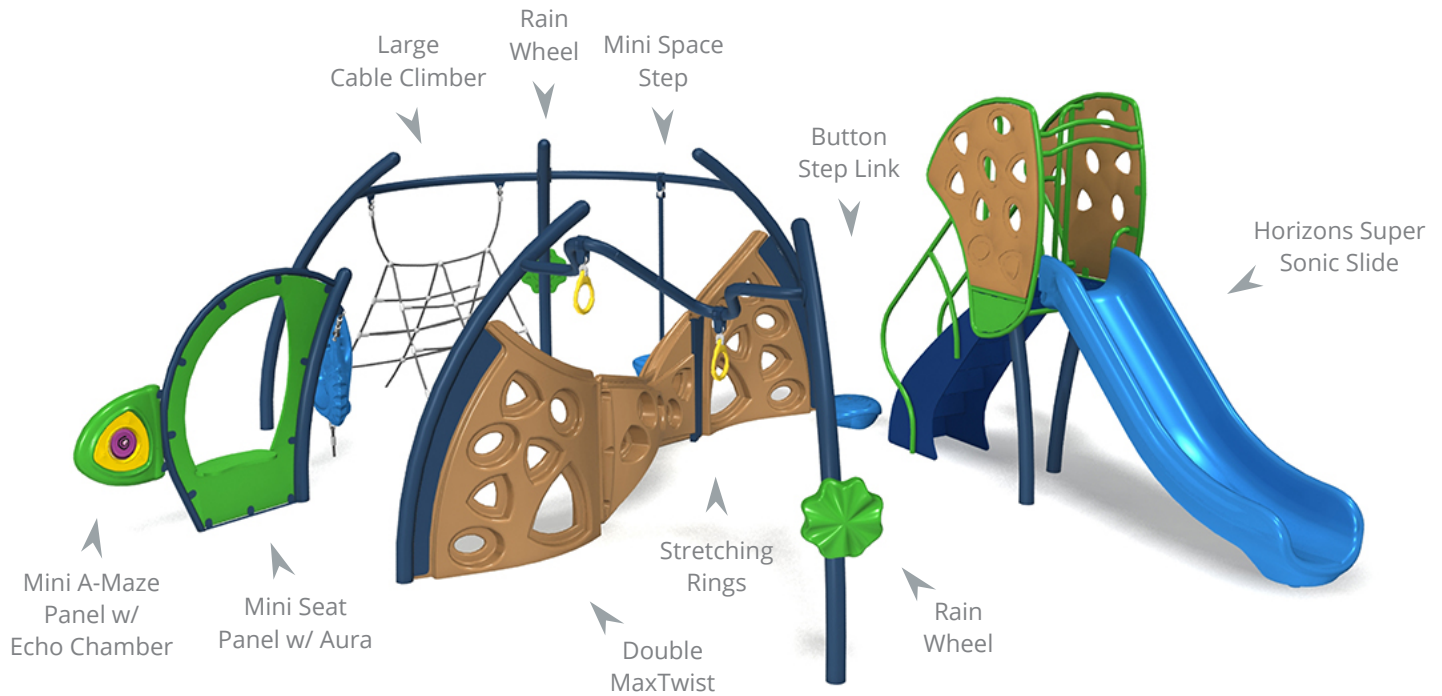

Kung Fu Run (5823-PP)

Ages: 2-5 | Use Zone: 36' x 28' | Capacity: 20-25 Children | Fall Height: 5' | Play Activities: 10

Quick Facts:

- 1 Slide, 5 Climbing Activities, and 4 Sensory & Dramatic Play Events designed to promote imaginative play, motor skills, along with developing strength, coordination, and problem solving skills.
- Commercial grade components specifically engineered to resist corrosion, fading and mildew.
- Designed with strict adherence to the rigorous public playground safety standards (ASTM & CPSC).
- Incorporates design features which meet ADA guidelines and allow inclusive play for all children.

Warranty:

- Limited Lifetime Warranty on all Galvanized Steel Posts, Stainless Steel Hardware, Aluminum Fittings and Post Caps.
- Limited 15-Year Warranty on all Punched Decks, Rails, Rungs, Loops, and Rotomolded Components.
- Limited 10-Year Warranty on all Plastic Sheet Components.
- Limited 1-Year Warranty on all Moving Parts, Swing Seats, Swing Hangers and other material not covered above.

Color Options:

Flat Plastics:

Rotomolded Plastics:

Posts and Metals:

Decks: