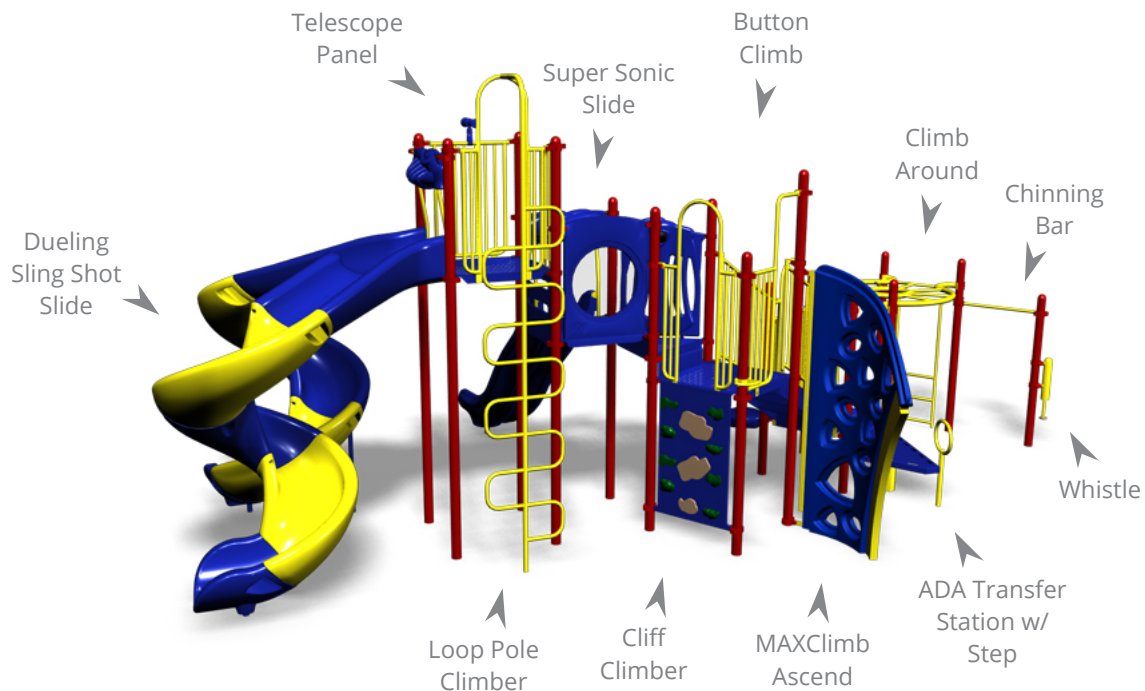

# Mighty Max (6033-PP)

Ages: 5 to 12 | Use Zone: 45' x 31' | Capacity: 35-45 Children | Fall Height: 120" | Play Activities: 12

## Quick Facts:

- 3 Slides, 7 Climbing Activities, and 3 Sensory & Dramatic Play Events designed to promote imaginative play, motor skills, along with developing strength, coordination, and problem solving skills.
- Commercial grade components specifically engineered to resist corrosion, fading and mildew.
- Designed with strict adherence to the rigorous public playground safety standards (ASTM & CPSC).
- Incorporates design features which meet ADA guidelines and allow inclusive play for all children.

## Warranty:

- Limited Lifetime Warranty on all Galvanized Steel Posts, Stainless Steel Hardware, Aluminum Fittings and Post Caps.
- Limited 15-Year Warranty on all Punched Decks, Rails, Rungs, Loops, and Rotomolded Components
- Limited 10-Year Warranty on all Plastic Sheet Components.
- Limited 1-Year Warranty on all Moving Parts, Swing Seats, Swing Hangers and other material not covered above.