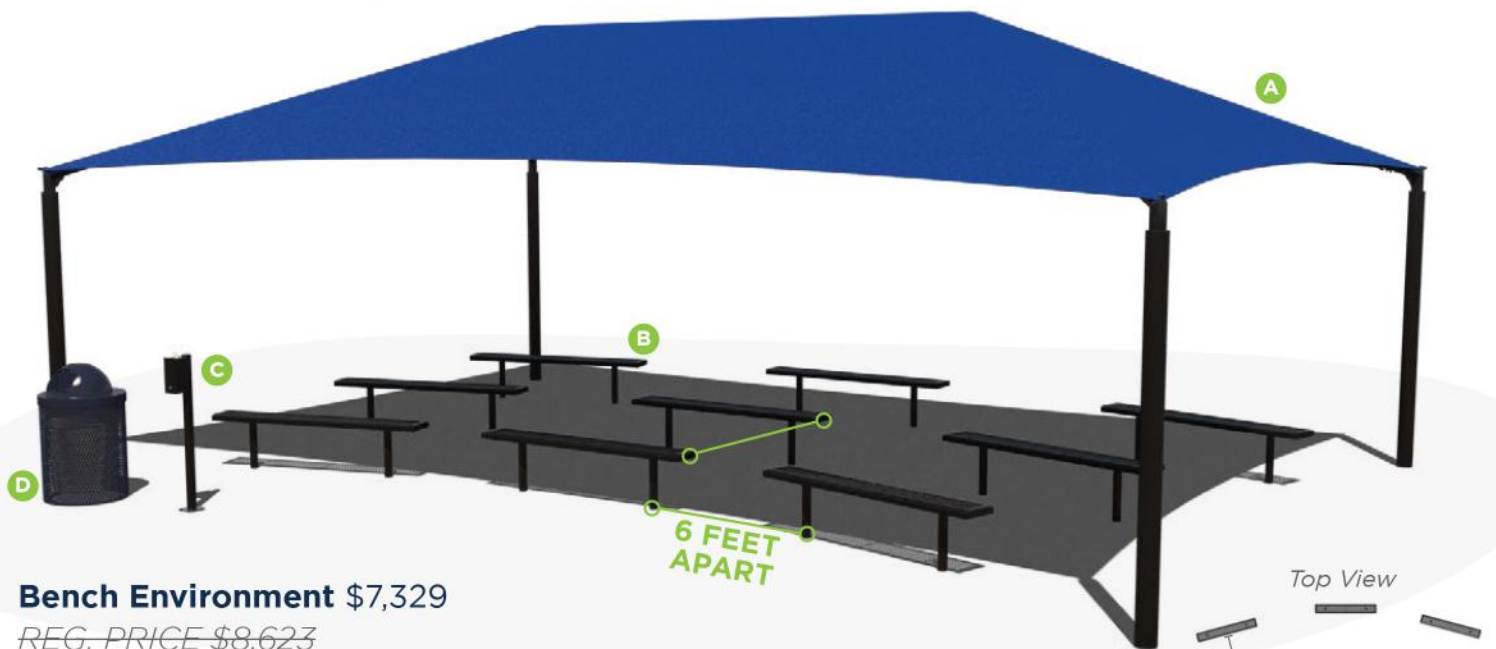

# Outdoor Classroom package sale

Take advantage of our outdoor classroom package sale that's designed with *social distancing* in mind.

**SALE ENDS SEPTEMBER 7, 2020**

Top View

## Table Environment \$8,995

REG. PRICE \$10,556

- A. 30' x 20' Hip Shade
- B. 6' Basic UltraLeisure® Rectangular Portable Table, 6 Quantity
- C. Sanitation Station
- D. 32 Gallon Regal Standard Trash Receptacle

## Bench Environment \$7,329

REG. PRICE \$8,623

- A. 30' x 20' Hip Shade
- B. 6' Basic UltraLeisure® Standard Bench without Back, 9 Quantity
- C. Sanitation Station
- D. 32 Gallon Regal Standard Trash Receptacle