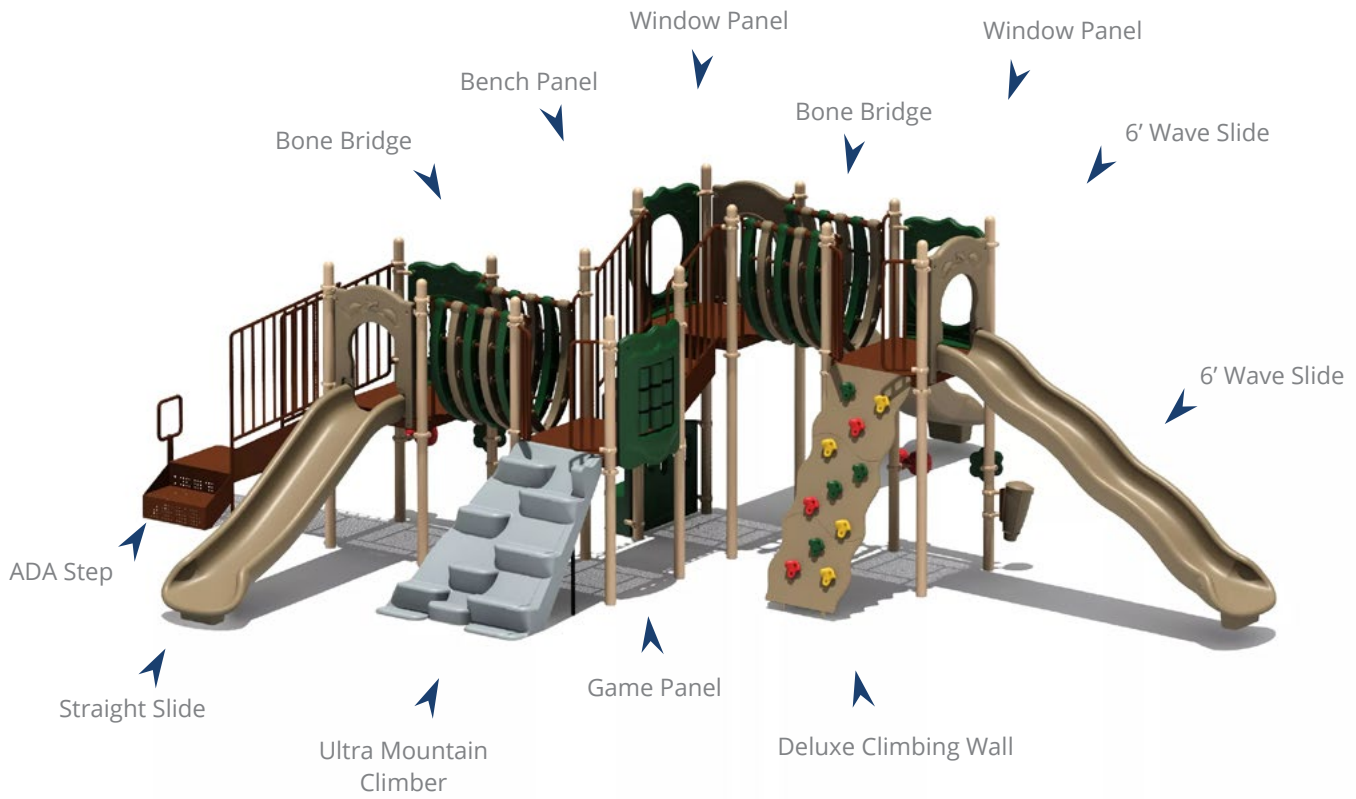

Play Smart 14 (4039-UP/4040-UP/4041-UP)

Ages: 5-12 | Use Zone: 49' 1" x 44' 6" | Capacity: 35-45 | Fall Height: 72" | Play Activities: 18

Quick Facts:

- 3 Slides, 2 Climbers and 13 Play Components designed to promote imaginative play, participation and motor skills, along with developing strength, coordination, and problem solving skills.
- Commercial grade components specifically engineered to resist corrosion, fading and mildew.
- Designed with strict adherence to the rigorous public playground safety standards (ASTM & CPSC).
- Incorporates design features which meet ADA guidelines and allow inclusive play for all children.

Color Options:

Colors: Natural

Colors: Playful