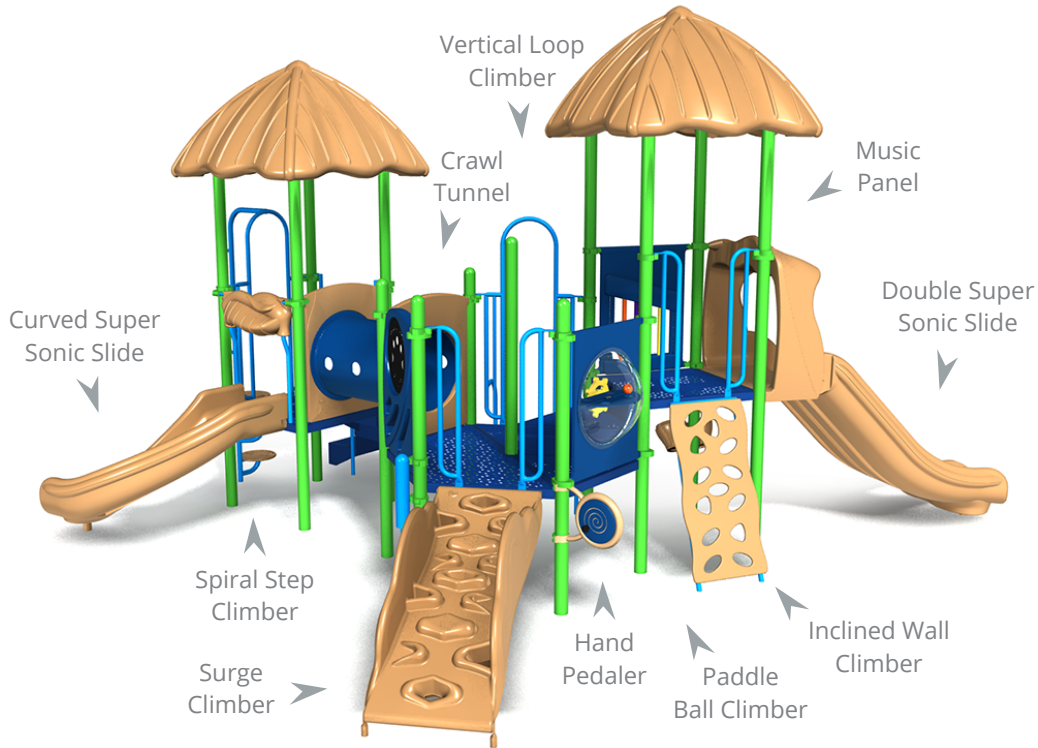

Sandcastle Shores (5559-PP)

Ages: 2-5 | Use Zone: 37' x 30' | Capacity: 35-40 Children | Fall Height: 4' | Play Activities: 13

Quick Facts:

- 2 Slides, 5 Climbing Activities, and 6 Sensory & Dramatic Play Events designed to promote imaginative play, motor skills, along with developing strength, coordination, and problem solving skills.
- Commercial grade components specifically engineered to resist corrosion, fading and mildew.
- Designed with strict adherence to the rigorous public playground safety standards (ASTM & CPSC).
- Incorporates design features which meet ADA guidelines and allow inclusive play for all children.

Warranty:

- Limited Lifetime Warranty on all Galvanized Steel Posts, Stainless Steel Hardware, Aluminum Fittings and Post Caps.
- Limited 15-Year Warranty on all Punched Decks, Rails, Rungs, Loops, and Rotomolded Components.
- Limited 10-Year Warranty on all Plastic Sheet Components.
- Limited 1-Year Warranty on all Moving Parts, Swing Seats, Swing Hangers and other material not covered above.

Color Options:

Flat Plastics:

Roto-Molded Plastics:

Posts and Metals:

Decks: