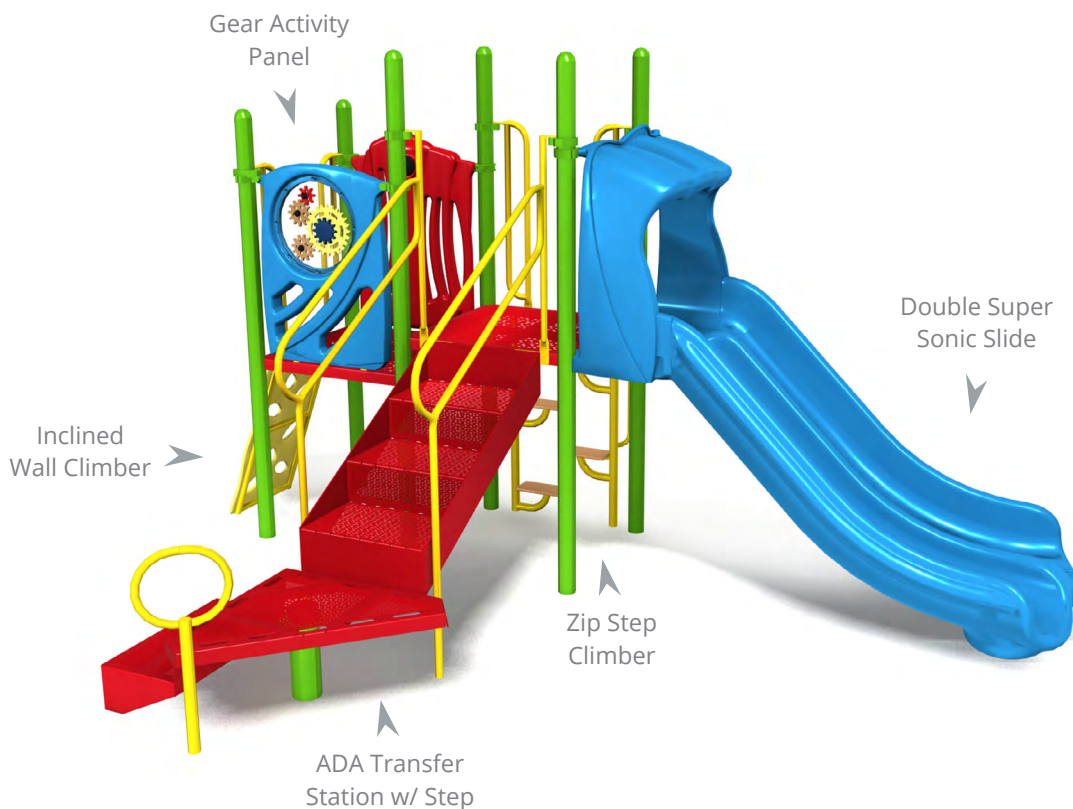

Sugar Dash (5762-PP)

Ages: 2-12 | Use Zone: 23' x 28' | Capacity: 15-20 Children | Fall Height: 4' | Play Activities: 5

Quick Facts:

- 1 Slide, 2 Climbing Activities, and 2 Sensory & Dramatic Play Events designed to promote imaginative play, motor skills, along with developing strength, coordination, and problem solving skills.
- Commercial grade components specifically engineered to resist corrosion, fading and mildew.
- Designed with strict adherence to the rigorous public playground safety standards (ASTM & CPSC).
- Meets ADA guidelines and allow inclusive play for all children.

Warranty:

- Limited Lifetime Warranty on all Galvanized Steel Posts, Stainless Steel Hardware, Aluminum Fittings and Post Caps.
- Limited 15-Year Warranty on all Punched Decks, Rails, Rungs, Loops, and Rotomolded Components
- Limited 10-Year Warranty on all Plastic Sheet Components.
- Limited 1-Year Warranty on all Moving Parts, Swing Seats, Swing Hangers and other material not covered above.

Color Options:

Flat Plastics:

Roto-Molded Plastics:

Posts and Metals:

Decks: